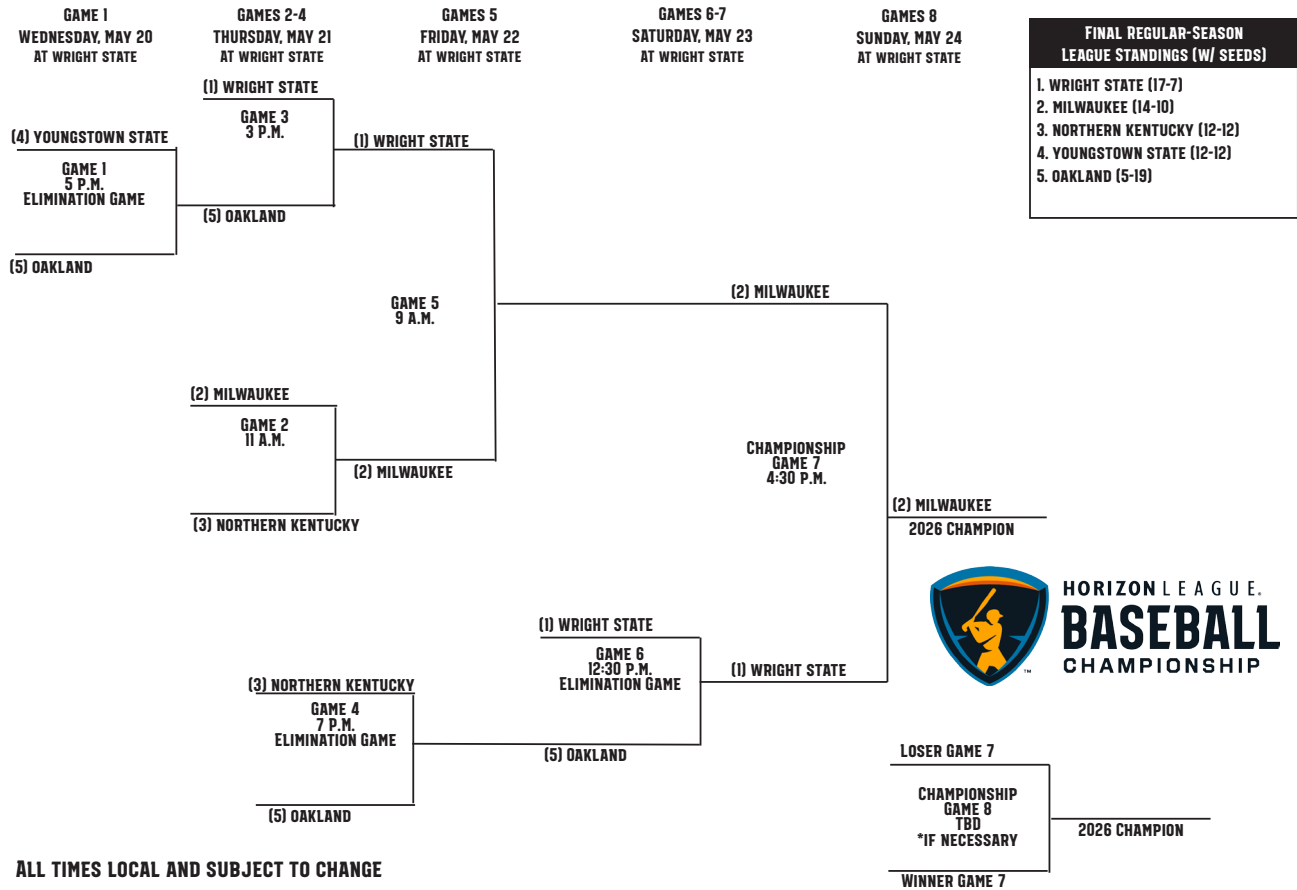

2026 HORIZON LEAGUE BASEBALL CHAMPIONSHIP BRACKET

ALL TIMES LOCAL AND SUBJECT TO CHANGE

ALL GAMES CAN BE SEEN ON **ESPN+**

@HORIZONLEAGUE | #HLBASE | #OURHORIZON

HORIZON LEAGUE.
BASEBALL
CHAMPIONSHIP

MILWAUKEE POSTSEASON HISTORY

Milwaukee As...

No. 1 Seed (7-4) 2013: 1-2 2001: 4-0 * 2000: 2-2 No. 2 Seed (22-12) 2026: 3-0 * 2016: 1-2 2010: 4-1 * 2009: 2-2 2006: 1-2 2002: 4-0 * 1999: 4-1 * 1998: 2-2 1996: 1-2	No. 3 Seed (21-22) 2025: 3-2 2021: 2-2 2019: 3-2 2018: 2-2 2015: 4-2 2012: 1-2 2011: 1-2 2007: 2-2 2005: 3-2 2003: 0-2 1997: 0-2 No. 4 Seed (3-4) 2024: 1-2 2014: 2-2	No. 5 Seed (7-6) 2023: 2-2 2008: 4-2 2004: 1-2 No. 6 Seed (0-1) 2017: 0-1 Did Not Qualify 2022 (7th) 2020 (No Season) 1995 (4th, West Div.) * - Won Championship

Horizon League Tournament MVP

Horizon League All-Tournament Team

2026 Joey Spence, C Charlie Marion, OF Dylan O'Connell, OF Grant Ross, 3B Gavin Theis, SP 2025 Tyler Bickers, 2B Charlie Marion, DH Q Phillips, OF 2024 Zach Lane, 3B 2023 Mark Connelly, 2B Marcus Cline, SS 2021 AJ Blubaugh, P Mike Ferri, IF Zach Nogalski, OF 2019 Tyler Bordner, C Joe Vyskocil, 1B Devin Rybacki, OF Mike Edwards, P	2016 Daulton Varsho, C 2015 Sam Koenig, 1B Luke Meeteer, OF Tell Taylor, 2B Nick Unes, 3B 2014 Ryan Solberg, OF Pat Wilson, 1B 2013 Mike Porcaro, 2B 2012 Jonathan Capasso, OF 2010 Dan Buchholz, 3B Ben Long, 1B Chad Pierce, P Sam Sivilotti, DH 2008 Jesse Hart, 2B Ben McClarey, P Troy Vesling, OF Shawn Wozniak, DH	2007 Jesse Hart, 2B Dan Luczak, P 2006 Rob Brockel, OF 2005 Blake Kangas, 1B Zak Rivera, DH Mike Goetz, OF Joe Nowicki, OF 2004 Ben Stanczyk, P 2002 Geoff Lefebor, P Quintin Oldenburg, P Dave Pudlosky, 1B Charlie Reschke, OF John Vanden Berg, C

Milwaukee vs.

Wright State	13-18
Northern Kentucky	5-2
Oakland	2-0
Youngstown State	7-6

Milwaukee Under...

Shaun Wegner	7-4 (2024-Present)
Scott Doffek	31-28 (2007-23)
Jerry Augustine	22-17 (1995-2006)
Overall	53-49 (1995-Present)